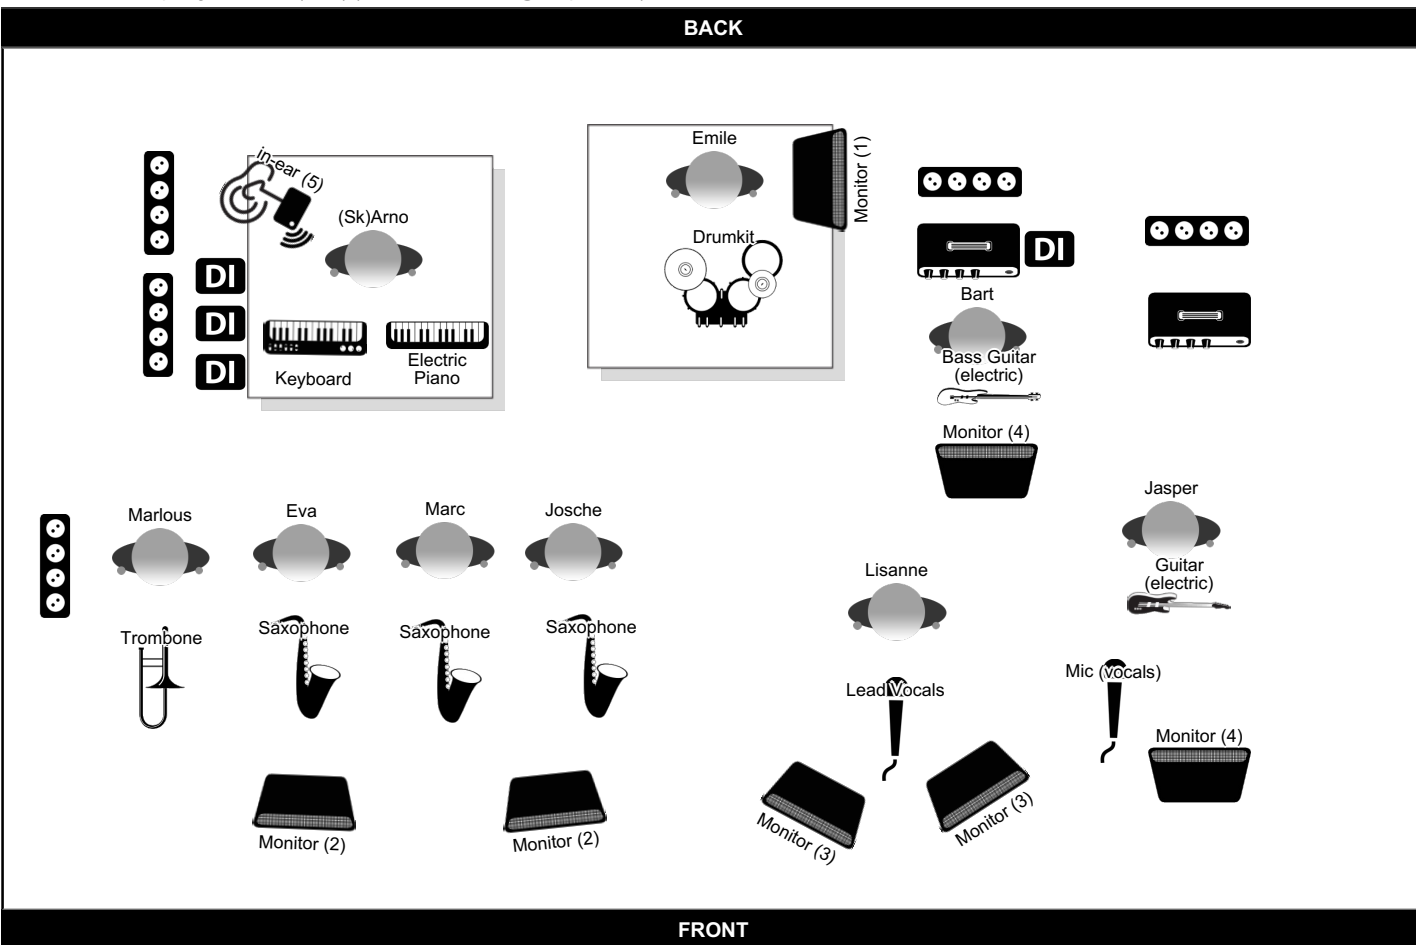

<http://www.skapiche.nl>

Contact: Marc Spring in 't Veld (+31(0)628737091 / info@skapiche.nl)

Extra Info

- * Please supply us with 0,5 liter of water on stage for every band member (10x)
- * Please supply a riser of 2x2 meter for the drummer
- * Please supply a riser of 1,5x1,5 meter for keys

Monitor Groups

Group	Soundmix
Group 1	Drummer: Kick, Toetsen, Bas, Gitaar, Zang
Group 2	Blazers: Toetsen, gitaar, zang en vooral zichzelf!
Group 3	Zang: Zichzelf, Toetsen, gitaar.
Group 4	Gitaris en Bassist: Toetsen, gitaar, bas, zang.
Group 5	Toetsen: drums, bas, gitaar zang.
Group 6	Click to edit

Skapiche?! (Stageplan / priklijst)

Contact: Marc Spring in 't Veld (+31(0)628737091 / info@skapiche.nl)

Line Up

Name	Instrument
Jasper	Mic (vocals), Guitar (electric)
Bart	Bass Guitar (electric)
(Sk)Arno	Electric Piano, Keyboard
Marlous	Trombone
Eva	Saxophone
Marc	Saxophone
Josche	Saxophone
Emile	Drumkit
Lisanne	Lead Vocals

Skapiche?! (Stageplan / priklijst)

Contact: Marc Spring in 't Veld (+31(0)628737091 / info@skapiche.nl)

Channel list

Channel	Band Member	Instrument	Mic / DI	Insert
1	Emile	Kick	EV RE20/Senn 0902	Gate/Compressor
2	Emile	Snare 1	Shure SM57	Gate/Compressor
3	Emile	Snare 2	Shure SM57	Gate/compressor
4	Emile	Hi-hat	Sennheiser e914	
5	Emile	Racktom 1	Beyerdynamic Opus 81	Gate/Compressor
6	Emile	Racktom 2	Beyerdynamic Opus 81	Gate/Compressor
7	Emile	Floortom	Beyerdynamic Opus 81	Gate/Compressor
8	Emile	Overhead left	akg c214	
9	Emile	Overhead Right	akg c214	
10	Bart	Bass Guitar	DI	Compressor
11	Jasper	Electric guitar	Sennheiser e906	
12	(Sk)Arno	Nord Electro 4 Mono	DI	
13	(Sk)Arno	Korg Krome 73 L	DI	
14	(Sk)Arno	Korg Krome 73 R	DI	
15	Marlous	Trombone	Own wireless clip on	
16	Eva	Bariton-Saxophone	Own wireless clip on	
17	Marc	Tenor-Saxophone	Own wireless clip on	
18	Josche	Alt-Saxophone	Own wireless clip-on	
19	Lisanne	Lead Vocals	Own w/ Shure Beta 87a	Compressor
20	Jasper	Backing Vocals	Shure SM58	Compressor