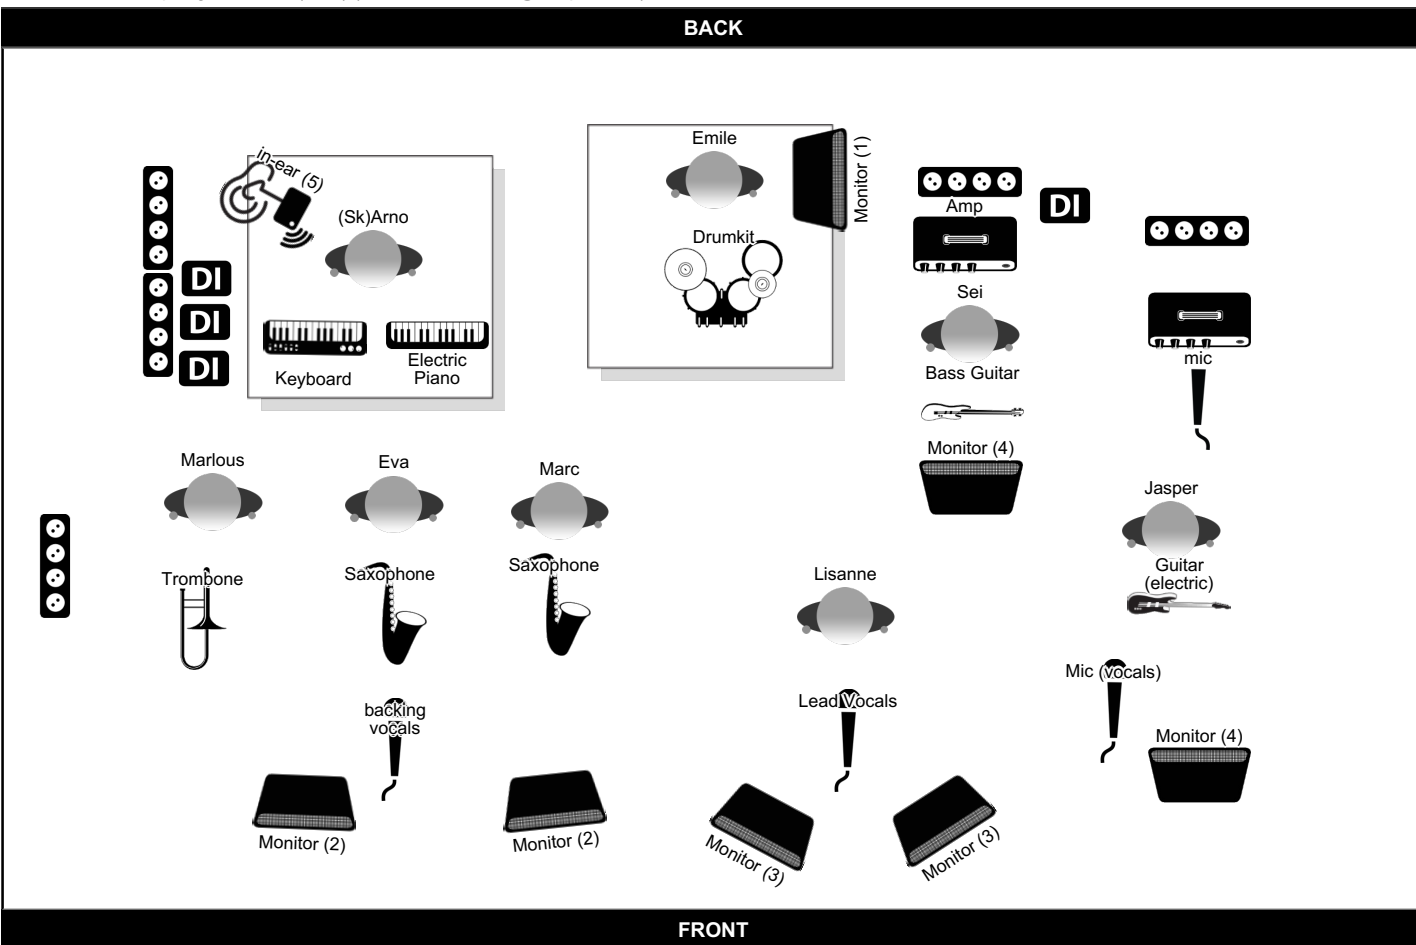

<http://www.skapiche.nl>

Contact: Marc Spring in 't Veld (+31(0)628737091 / info@skapiche.nl)

Extra Info

- * Please supply us with 0,5 liter of water on stage for every band member (8x)
- * Please supply a riser of 2x2 meter for the drummer
- * Please supply a riser of 1,5x1,5 meter for keys

Monitor Groups

Group	Soundmix
Group 1	Drummer: Kick, Toetsen, Bas, Gitaar, Zang
Group 2	Blazers: Toetsen, gitaar, zang en vooral zichzelf!
Group 3	Zang: Zichzelf, Toetsen, gitaar.
Group 4	Gitaris en Bassist: Toetsen, gitaar, bas, zang.
Group 5	Toetsen: drums, bas, gitaar zang.
Group 6	Click to edit

Skapiche?! (Stageplan / priklijst)

Contact: Marc Spring in 't Veld (+31(0)628737091 / info@skapiche.nl)

Line Up

Name	Instrument
Jasper	Mic (vocals), Guitar (electric), mic
(Sk)Arno	Electric Piano, Keyboard
Marlous	Trombone
Eva	Saxophone, backing vocals
Marc	Saxophone
Emile	Drumkit
Lisanne	Lead Vocals
Sei	Amp, Bass Guitar

Skapiche?! (Stageplan / priklijst)

Contact: Marc Spring in 't Veld (+31(0)628737091 / info@skapiche.nl)

Channel list

Channel	Band Member	Instrument	Mic / DI	Insert
1	Emile	Kick	EV RE20/Senn 0902	Gate/Compressor
2	Emile	Snare 1	Shure SM57	Gate/Compressor
3	Emile	Snare 2	Shure SM57	Gate/compressor
4	Emile	Hi-hat	Sennheiser e914	
5	Emile	Racktom 1	Beyerdynamic Opus 81	Gate/Compressor
6	Emile	Racktom 2	Beyerdynamic Opus 81	Gate/Compressor
7	Emile	Floortom	Beyerdynamic Opus 81	Gate/Compressor
8	Emile	Overhead left	akg c214	
9	Emile	Overhead Right	akg c214	
10	Sei	Bass Guitar	DI	
11	Jasper	Electric guitar	Sennheiser e906	
12	(Sk)Arno	Nord Electro 4 Mono	DI	
13	(Sk)Arno	Korg Krome 73 L	DI	
14	(Sk)Arno	Korg Krome 73 R	DI	
15	Marlous	Trombone	Own wireless clip on	
16	Eva	Bariton-Saxophone	Own wireless clip on	
17	Marc	Tenor-Saxophone	Own wireless clip on	
18	Lisanne	Lead Vocals	Own w/ Shure Beta 87a	Compressor
19	Jasper	Backing Vocals	Shure SM58	Compressor
20	Eva	Backing Vocals	Shure SM58	Compressor